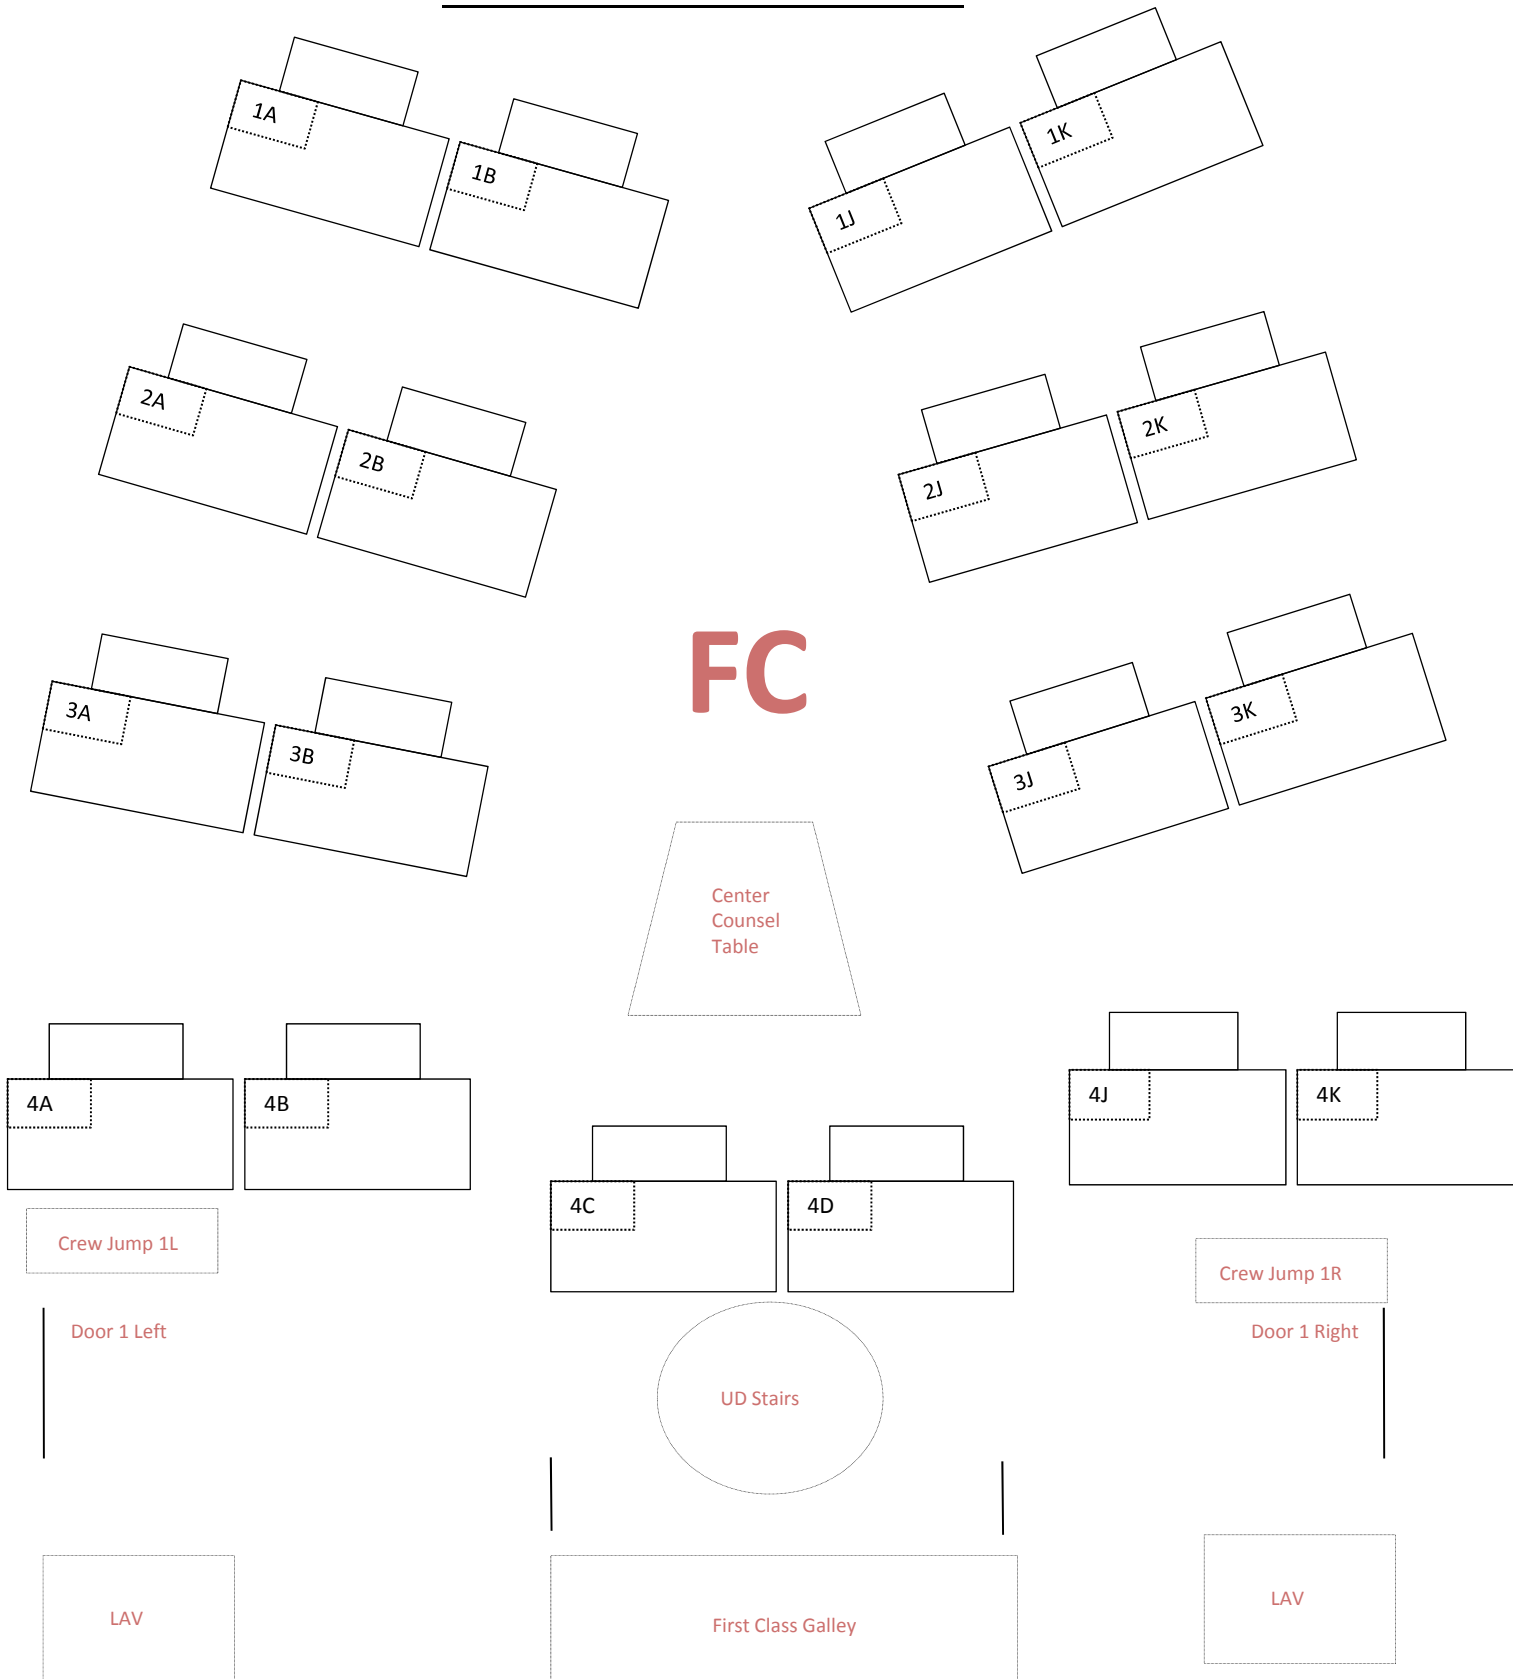

Forward Closet

GALLEY

Clipper