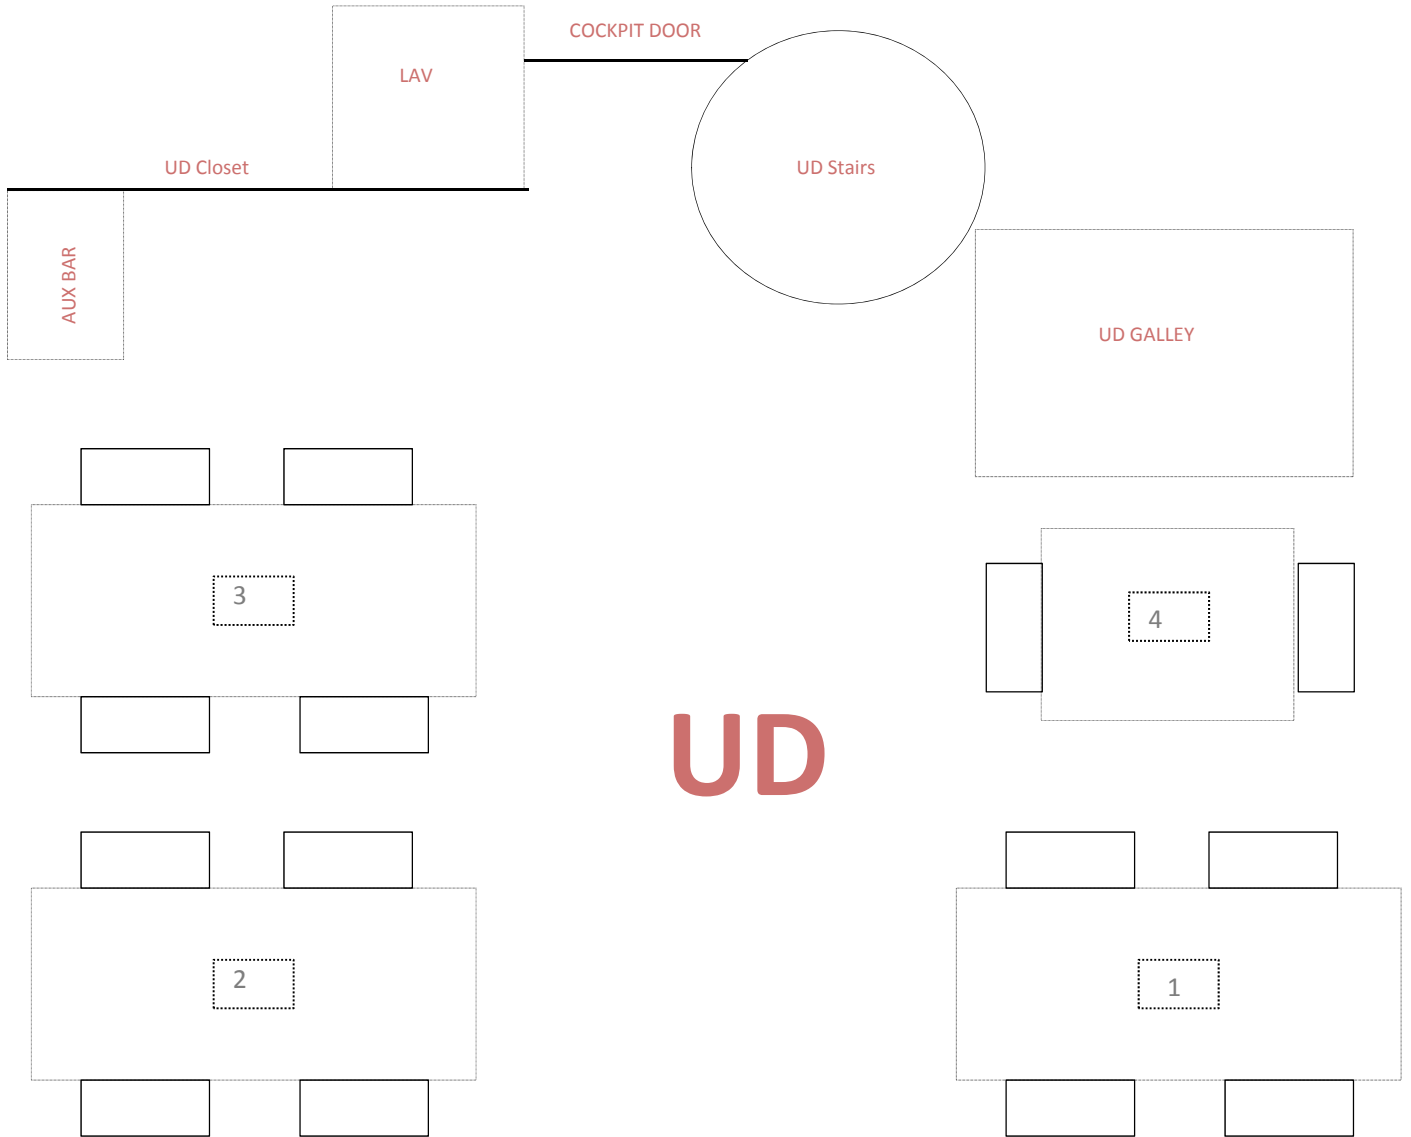

Forward Closet

GALLEY

Clipper